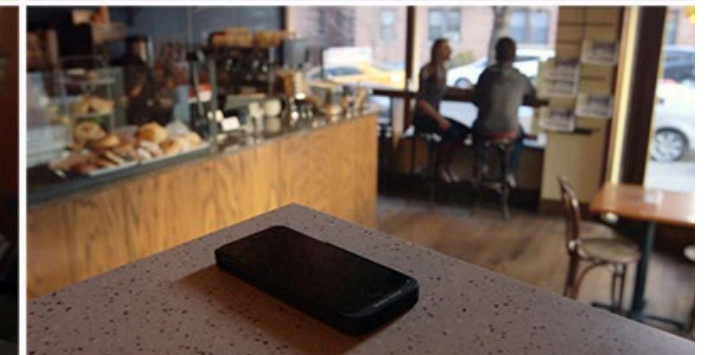

Multiple charging stations can be placed throughout the house with proper planning.