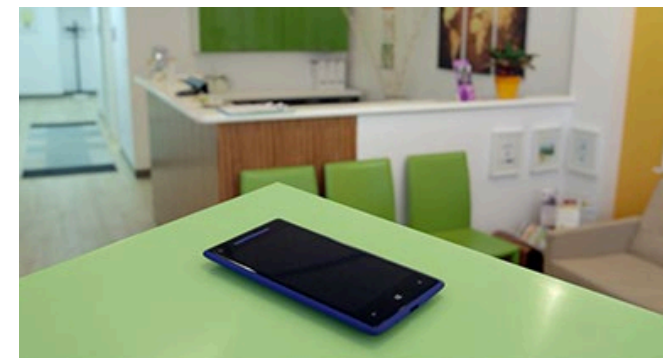

Multiple charging stations can be placed throughout the house with proper planning.