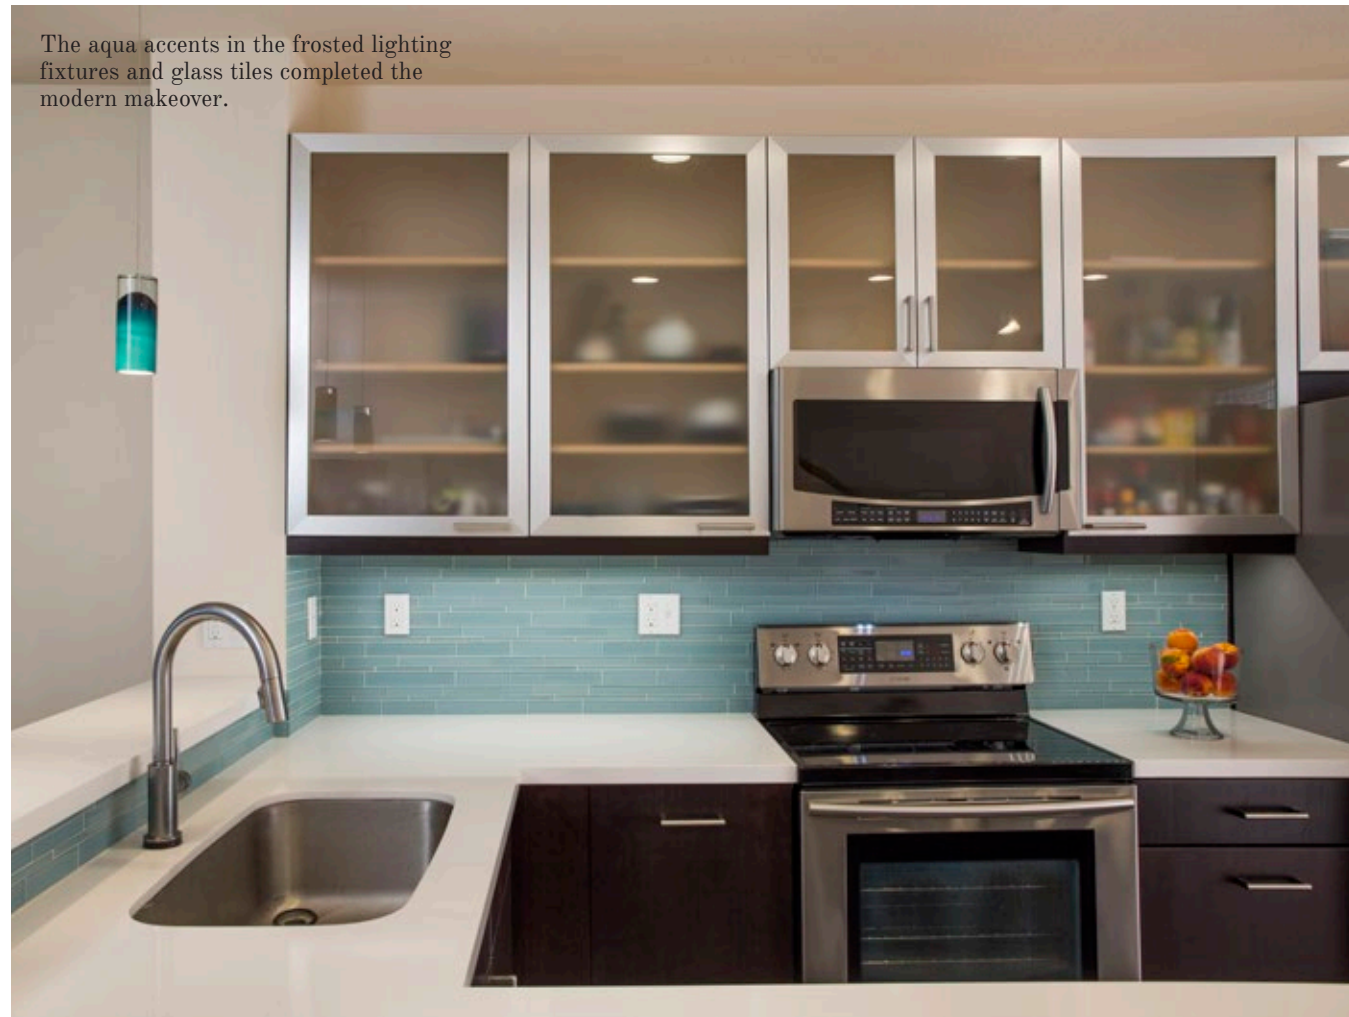

Omoto describes the kitchen update as modern and minimalist, showcasing, "...very clean, very simple lines." Acting as the perfect pairing to the cabinets and countertops are beautiful aqua accents seen both in tasteful, teardrop, lighting fixtures and ocean-hued tile. "We wanted to bring

in some color which was relaxing to the kitchen atmosphere," says Omoto. "This gives the room that nice pop of color, while still keeping it simple." The light fixtures especially, remarks Omoto, "...tie everything together and give the room that nice, finished look."

Modernity reigned in this kitchen remodel, right down to the tile, which Omoto explains is "staggered as opposed to just straight lines of rectangles," a look which she describes as being "the now trend."

The aqua accents in the frosted lighting fixtures and glass tiles completed the modern makeover.

KITCHEN REMODELING

ADVICE FOR FAMILY & FRIENDS VIDEO SERIES

VIDEOS

Establishing the Budget

VIDEOS

Selecting the Expert Adviser

VIDEOS

The Big Secret!

MAKING YOUR DREAMS COME TRUE

Your modern Hawaii lifestyle awaits, at the Homeowners Design Center, Hawaii's best remodeling and new construction resource for cabinets, flooring, window coverings, countertops and more.